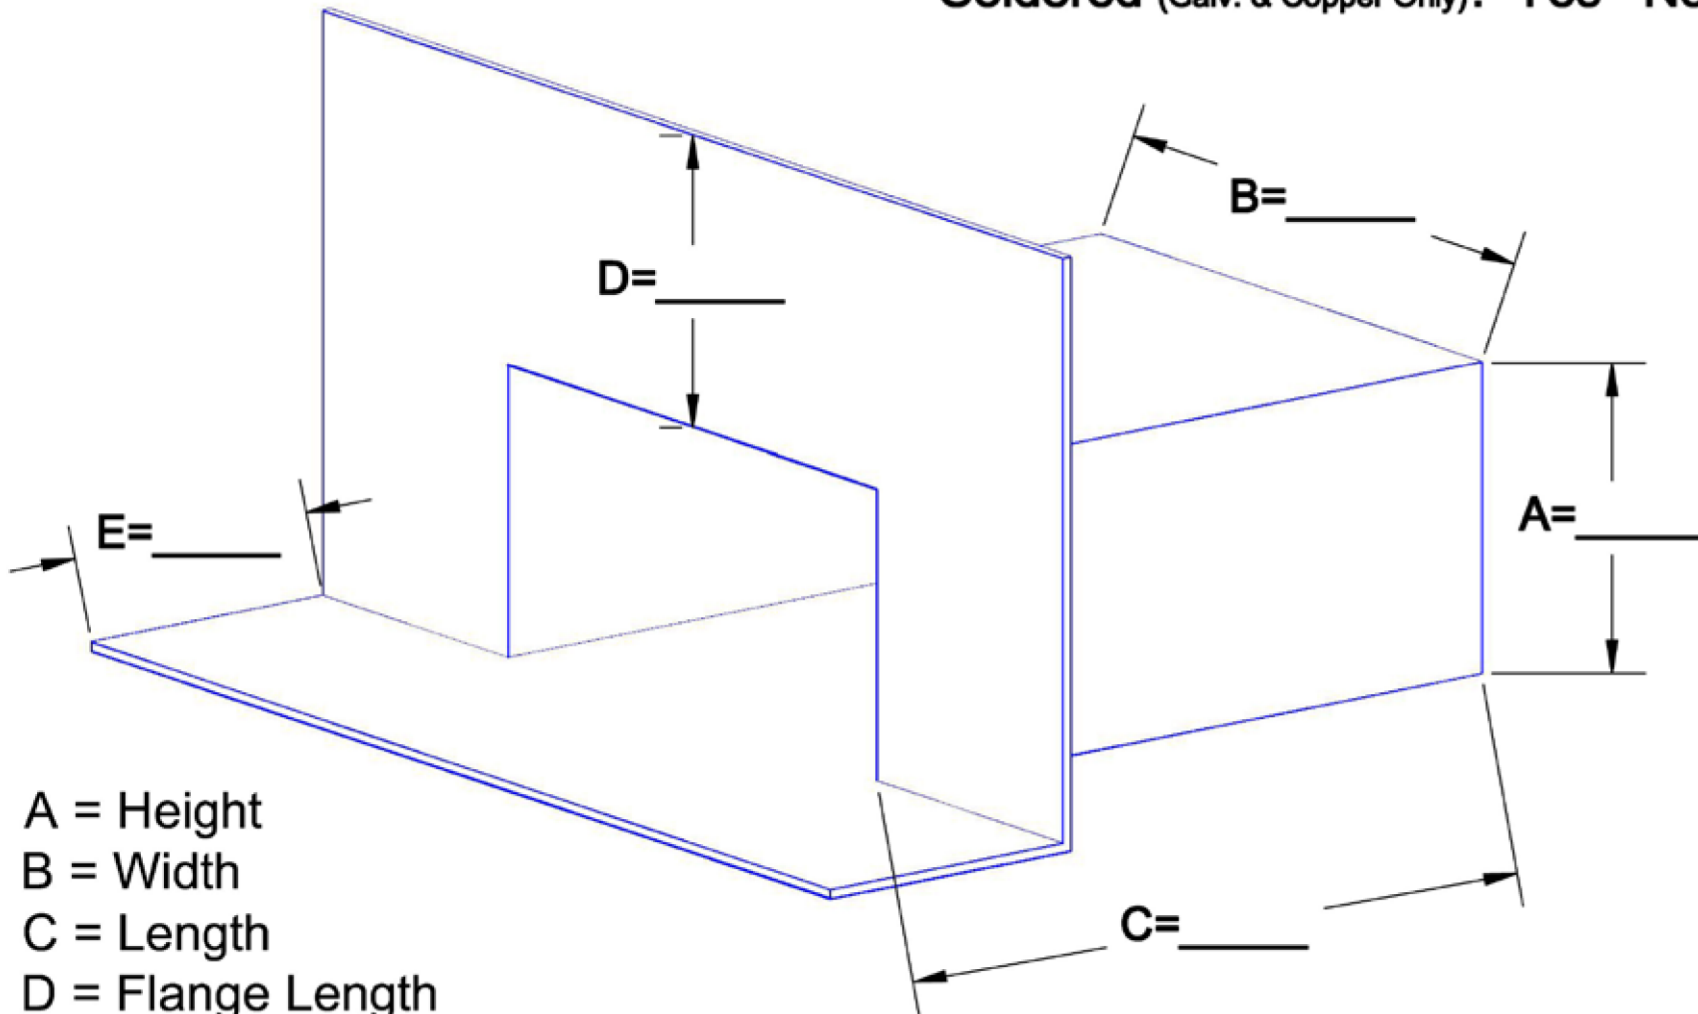

# Scupper

Company: \_\_\_\_\_  
Color: \_\_\_\_\_ Gauge: \_\_\_\_\_  
Soldered (Galv. & Copper Only): Yes No

A = Height  
B = Width  
C = Length  
D = Flange Length  
E = Roof Flange Length