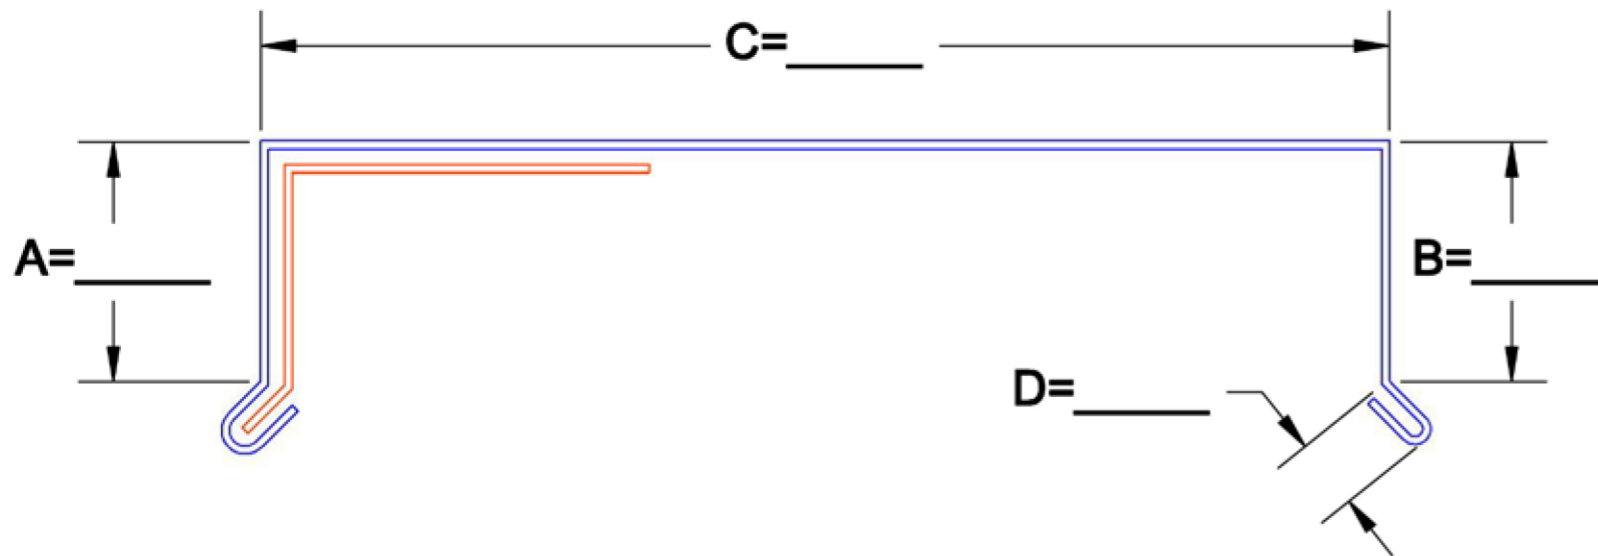

Phone: (303) 746-1375
Email: orders@arc-fab.com

Color: _____ Gauge: _____

Single Hook Cap

A = Face Side Dimension

B = Roof Side Dimension

C = Wall Width

D = Kick Dimensions ($\frac{1}{2}$ " is standard)