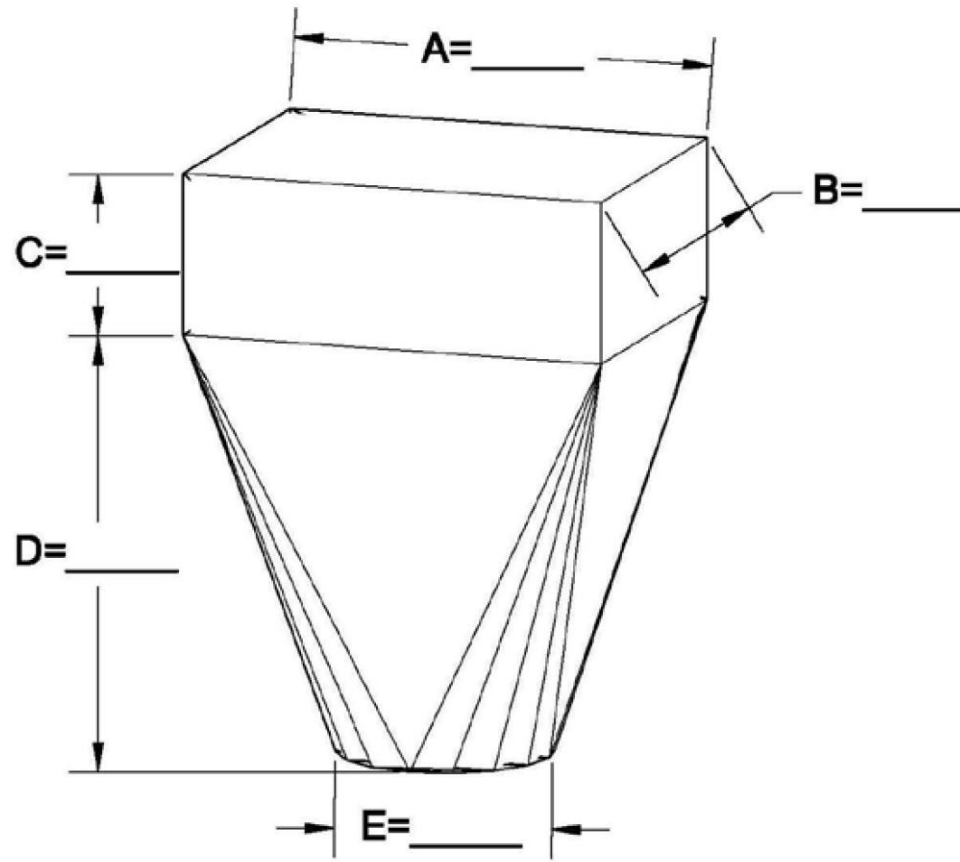

Phone: (303) 746-1375
Email: orders@arc-fab.com

Company: _____
Color: _____ Gauge: _____
Soldered (Galv. & Copper Only): Yes No

Square to
Round

A = Downspout Width
B = Downspout Depth
C = Flange Height
D = Square to Round Height
E = Outlet Size